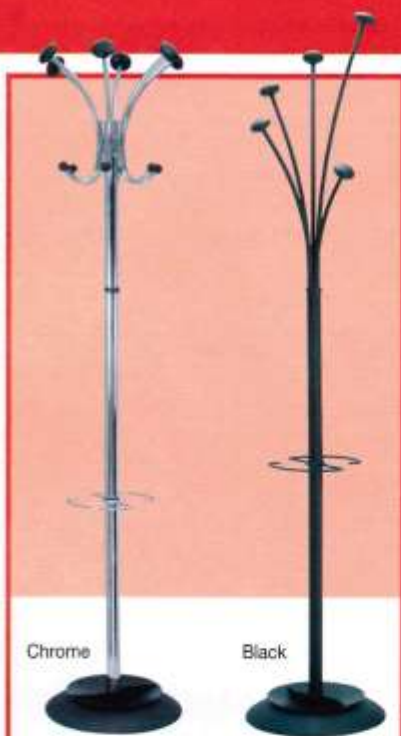

Chrome

Black

Classic Coat Stand

Updated in chromed metal. Removable water retainer. Heavy base for stability. 70 1/2"H

ABA PMCLAS Chrome \$149.99 EA

Festy Coat Stand

Stylish metal coat stand. Weighted base for stability. Removable water retainer. 73 1/2"H